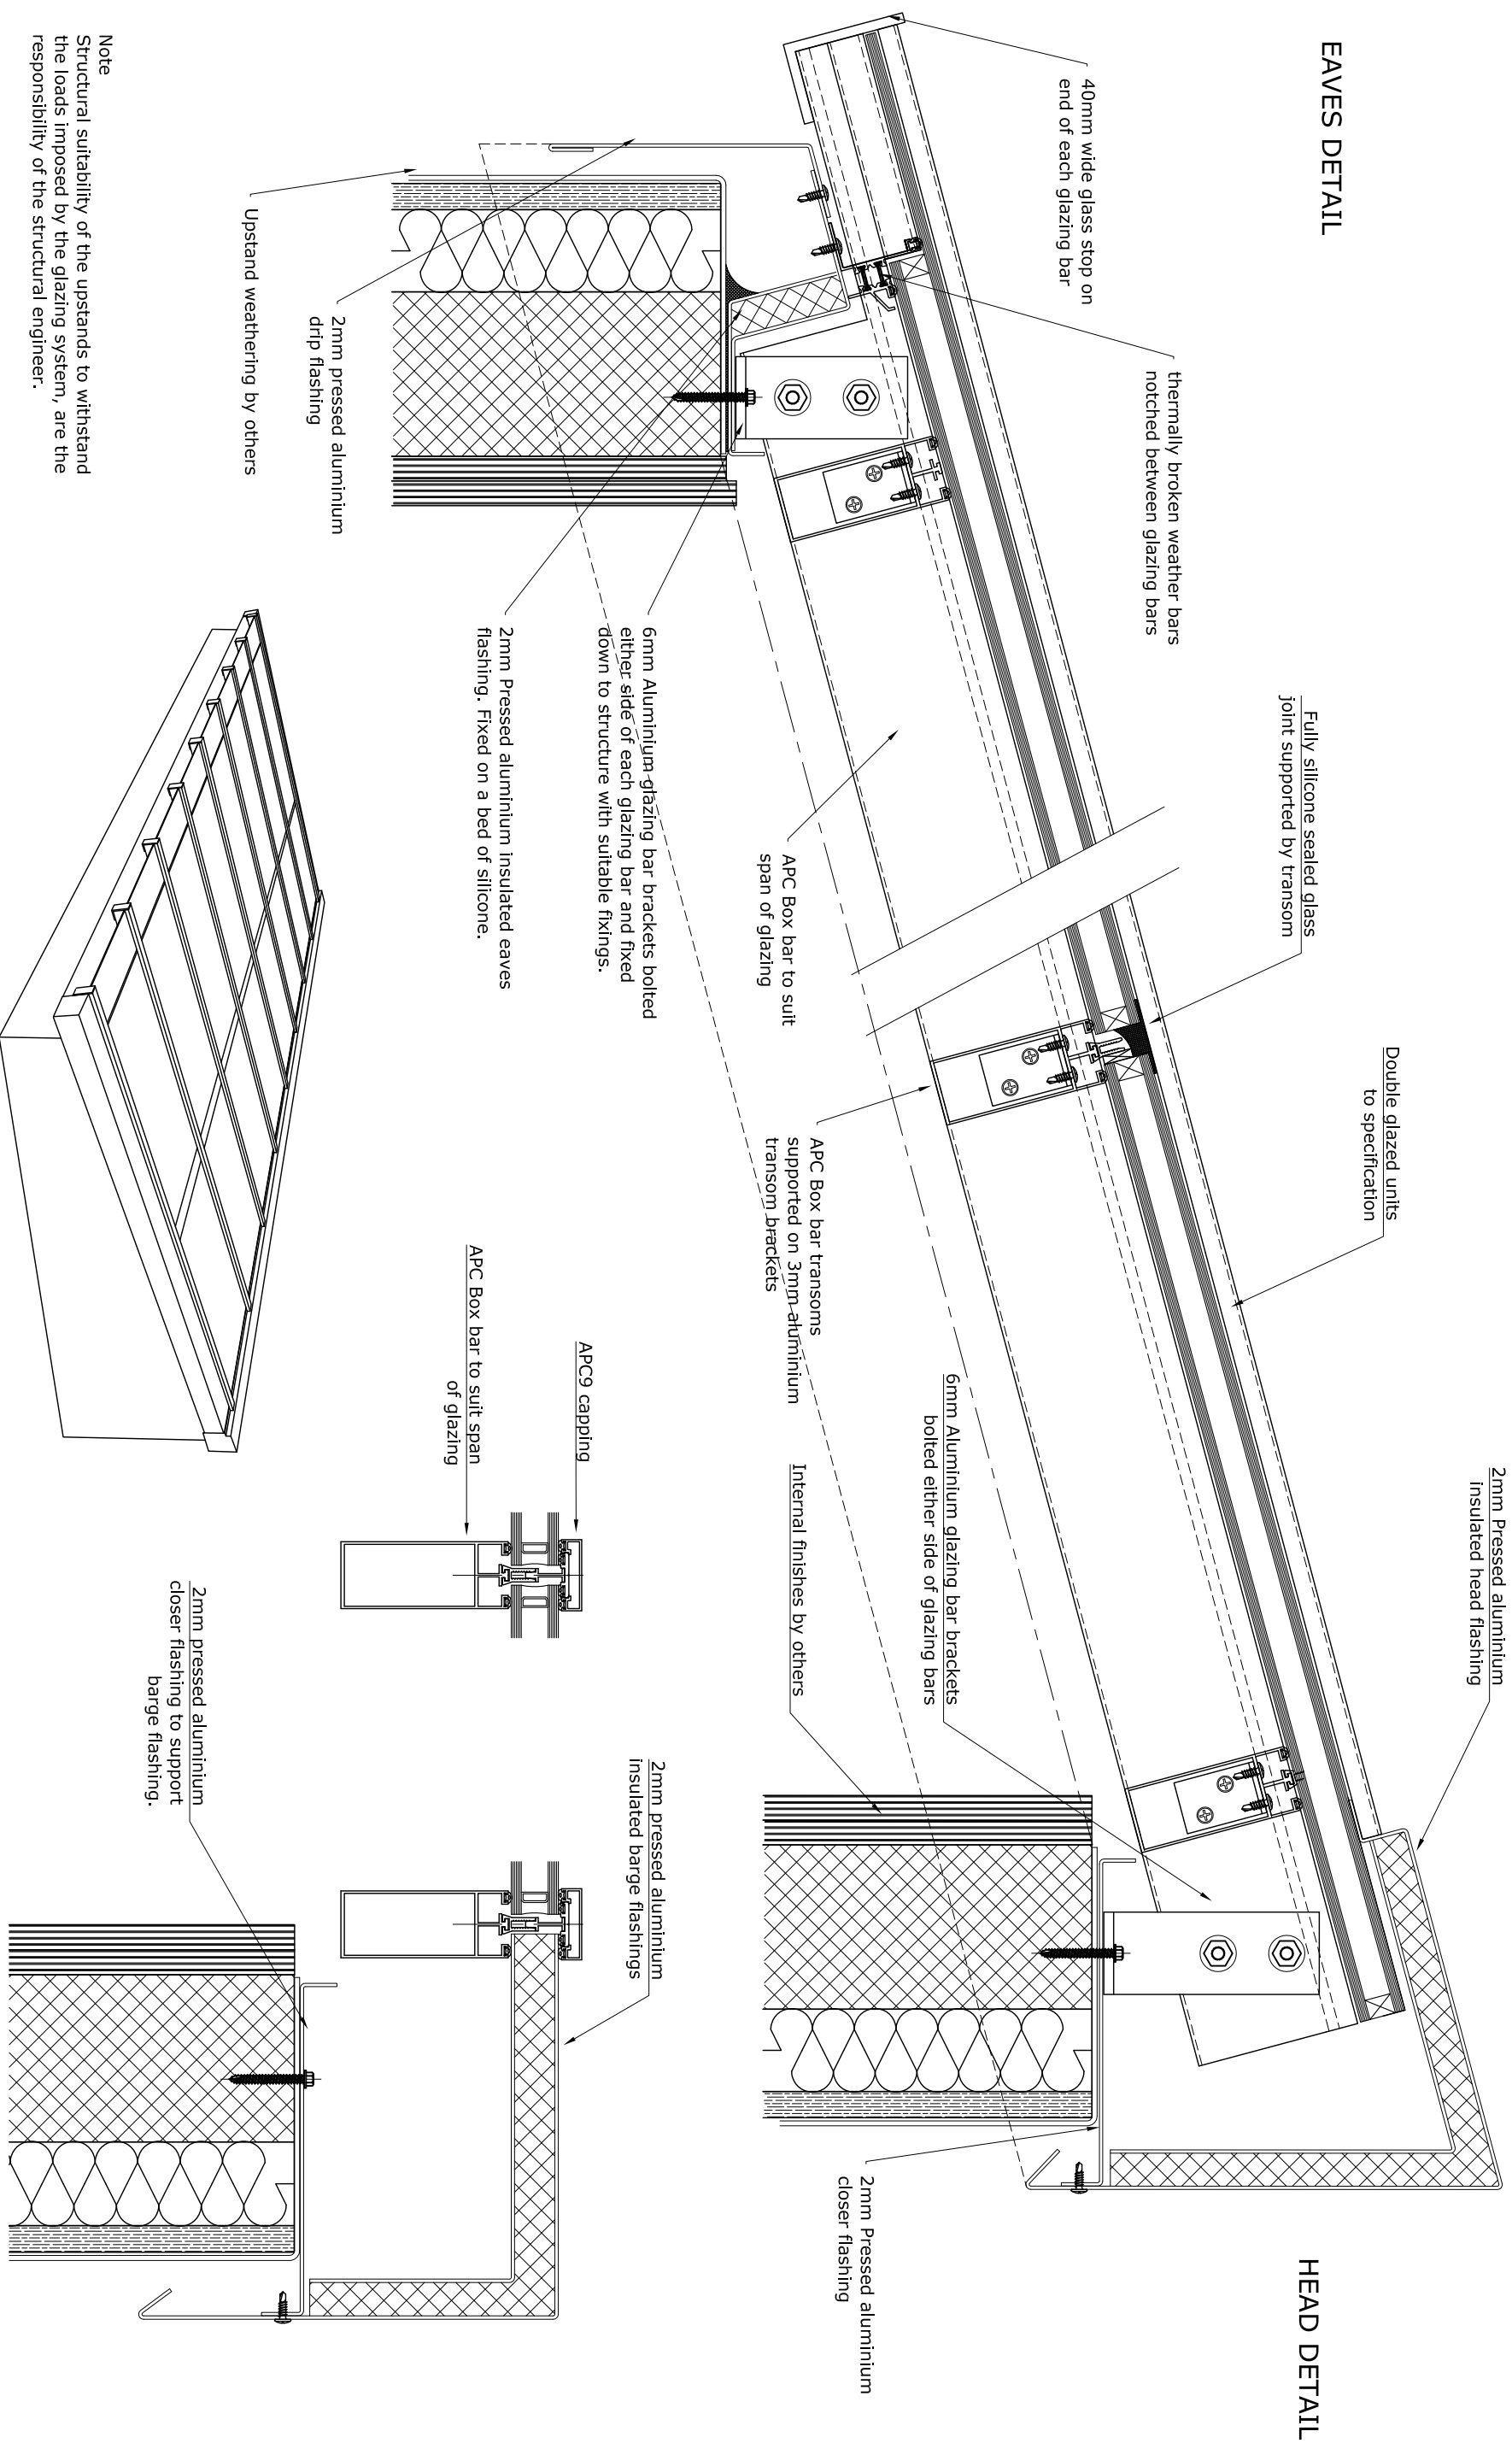

### EAVES DETAIL

Project: \_\_\_\_\_

Client: \_\_\_\_\_

Revisions	Date	By

Specification: XXX

Glass: XXX

Finish: XX

Title: TYPICAL DETAILS  
STANDARD HEAD, EAVES &  
BARGE DETAILS

Scale: xx	Date: xxx	Drawing No.
Drawn: JJO	Checked:	