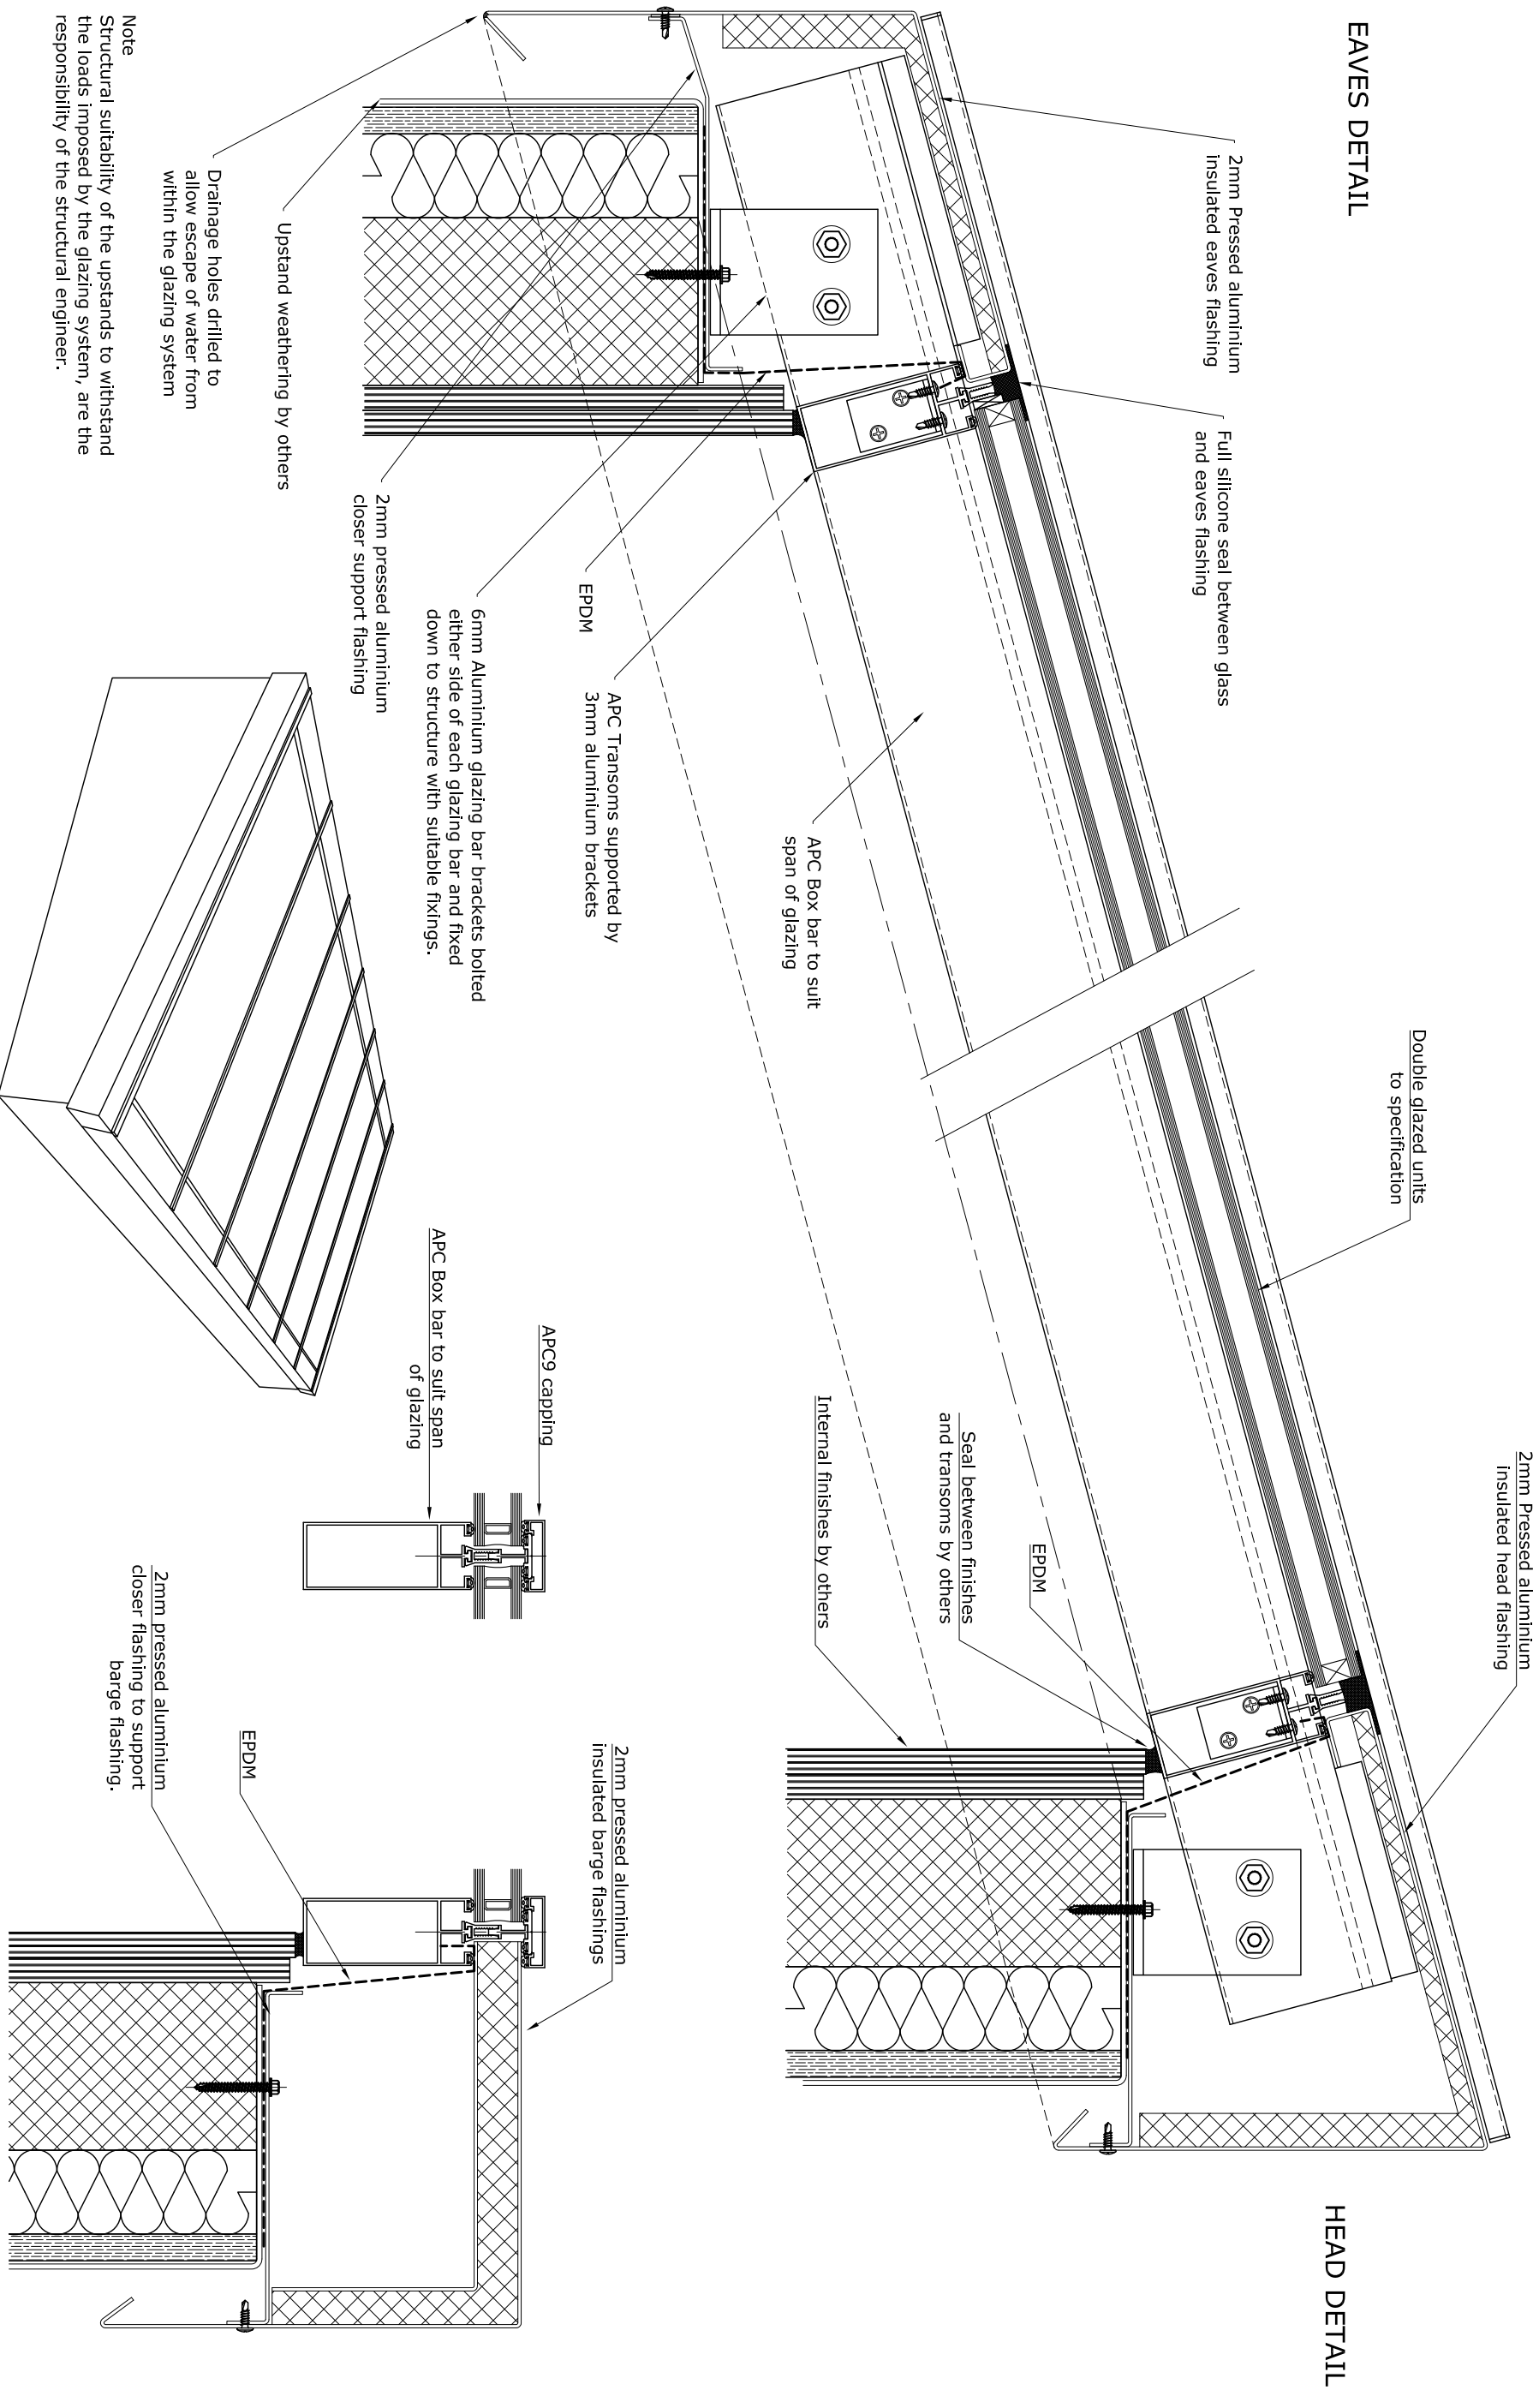

EAVES DETAIL

HEAD DETAIL

architectural products limited

Specialised aluminium fabrications for the construction industry
Unit 9, Alexandra Way, Tewkesbury, Gloucestershire GL20 8NB
Tel: 01684 291555 Fax: 01684 291666
www.architecturalproducts.co.uk

Project:

Client:

Revisions

Date

By

Specification: xxx

Glass: xxx

Finish:

XX

Title: TYPICAL DETAILS
ENCLOSED HEAD & EAVES

Scale: xx

Drawn: JJO

Date: xxx

Checked:

Drawing No.